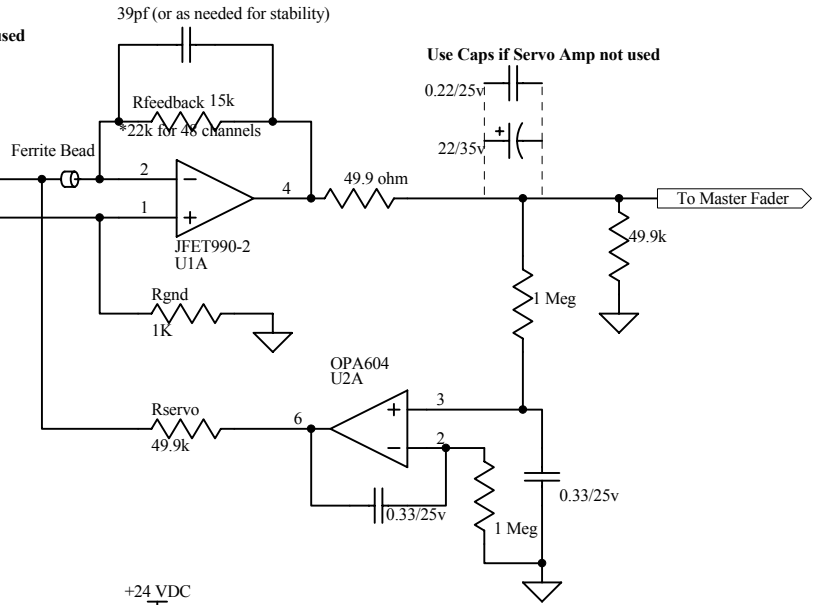

Note: Only One Summing Ground Buss for entire Console

Use Caps if Servo Amp not used

Summing Buss

Title		
F(t) Forssell Technologies Console Summing Buss using JFET990-2 Summing Amp		
Size	Number	Revision
A		
Date:	7-Feb-2003	Sheet of
File:	C:\Website\protel database\website.ddb	Drawn By: FF