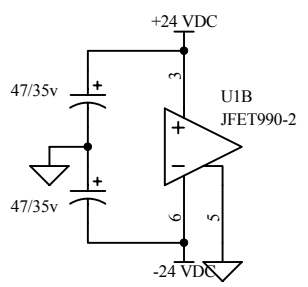

Note: Only One Summing Ground Buss for entire Console

Use Caps if Servo Amp not used

Summing Buss

Title		
F(t) Forssell Technologies Console Summing Buss using JFET990-2 Summing Amp		
Size	Number	Revision
A		
Date:	7-Feb-2003	Sheet of
File:	C:\Website\protel database\website.ddb	Drawn By: FF