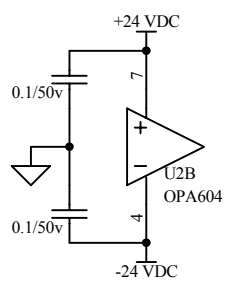

Note: Only One Summing Ground Buss for entire Console

Use Caps if Servo Amp not used

Summing Buss

Title		
F(t) Forssell Technologies Console Summing Buss using JFET990-2 Summing Amp		
Size	Number	Revision
A		
Date:	7-Feb-2003	Sheet of
File:	C:\Website\protel database\website.ddb	Drawn By: FF