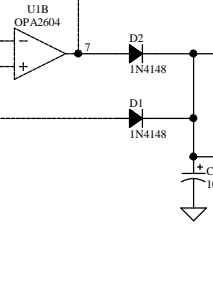

A

+24 VDC
Ground
-24 VDC

Bypass (In/Out) Switch
SW1
SW-DPDT

Opto Matching Adj

Title Forssell Technologies Opto Compressor Side Chain		
Size B	Number	Revision Rev B
Date: 19-Jul-2004	Sheet of	Drawn By: FF
File: C:\Website\protel database\website.dtb		