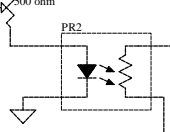

A

+24 VDC
Ground
-24 VDC

Bypass (In/Out) Switch
SW1
SW-DPDT

Opto Matching Adj

Title Forssell Technologies Opto Compressor Side Chain		
Size B	Number	Revision Rev B
Date: 19-Jul-2004	Sheet of	Drawn By: FF
File: C:\Website\protel database\website.dtb		