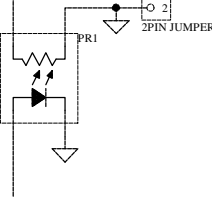

A

+24 VDC
Ground
-24 VDC

Bypass (In/Out) Switch
SW1
SW-DPDT

Opto Matching Adj

Title Forssell Technologies Opto Compressor Side Chain		
Size B	Number	Revision Rev B
Date: 19-Jul-2004	Sheet of	Drawn By: FF
File: C:\Website\protel database\website.dtb		