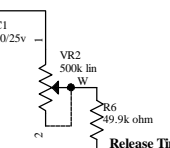

A

+24 VDC
Ground
-24 VDC

Bypass (In/Out) Switch
SW1
SW-DPDT

Opto Matching Adj

Title Forssell Technologies Opto Compressor Side Chain		
Size B	Number	Revision Rev B
Date: 19-Jul-2004	Sheet of	Drawn By: FF
File: C:\Website\protel database\website.dtb		