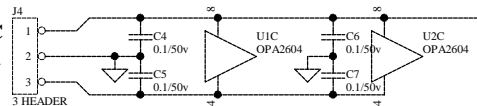

A

+24 VDC
Ground
-24 VDC

Bypass (In/Out) Switch
SW1
SW-DPDT

Opto Matching Adj

Title Forssell Technologies Opto Compressor Side Chain		
Size B	Number	Revision Rev B
Date: 19-Jul-2004	Sheet of	Drawn By: FF
File: C:\Website\protel database\website.dtb		