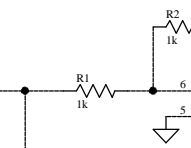

A

+24 VDC
Ground
-24 VDC

Bypass (In/Out) Switch
SW1
SW-DPDT

Opto Matching Adj

Title Forssell Technologies Opto Compressor Side Chain		
Size B	Number	Revision Rev B
Date: 19-Jul-2004	Sheet of	Drawn By: FF
File: C:\Website\protel database\website.dtb		