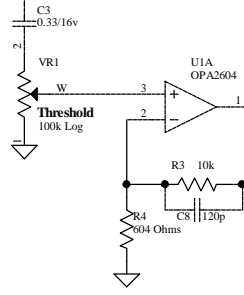

A

+24 VDC
Ground
-24 VDC

Bypass (In/Out) Switch
SW1
SW-DPDT

Opto Matching Adj

Title Forssell Technologies Opto Compressor Side Chain		
Size B	Number	Revision Rev B
Date: 19-Jul-2004	Sheet of	Drawn By: FF
File: C:\Website\protel database\website.dtb		